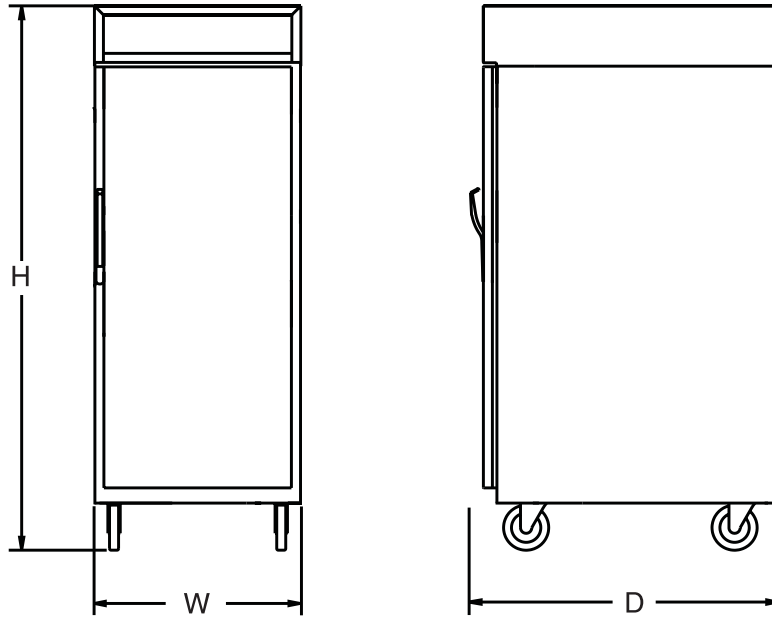

### **Performance Features**

---

- **Whisper Touch™ Gentle Convection** produces the correct combination of heat and humidity for proofing.
- Non-insulated proofing cabinet that uniformly raises dough.
- Air and Humidity temperature range: 75°F - 200°F
- Adjustable pan slides on 3" spacing.
- Pan Capacity Single Door (17) 18x26x1 sheet pans or (34) 12x20x2½ pans, includes 17 pair of universal pan slides.
- Pan Capacity Dutch Doors (15) 18x26x1 sheet pans or (30) 12x20x2½ pans, includes 15 pair of universal pan slides.

Model Number	Pan Capacity Per Proofing Cabinet Pan Spacing Per Proofing Cabinet RPC-US 3" Adjustable						Height (H)	Depth (D)	Width (W)	Shipping Wt. (lbs)	Volts	Total Watts Per Proofing Compartment	Total Amps Per Proofing Compartment	Hertz/Phase	Power Cord Plug (NEMA)
	18x26x1 Sheet		12x20x2 <sup>1/2</sup> Pan		13x26x2 <sup>5/8</sup> Basket										
	STD *	MAX	STD *	MAX	STD	MAX									
<b>RPC-US Single Door</b>	17	17	34	34	-		72 <sup>1/4</sup>	32 <sup>3/8</sup>	26 <sup>1/2</sup>	385	120	1900	16.0	50/60 1Ø	5-20P 
<b>RPC-US Dutch Door</b>	15	15	30	30											