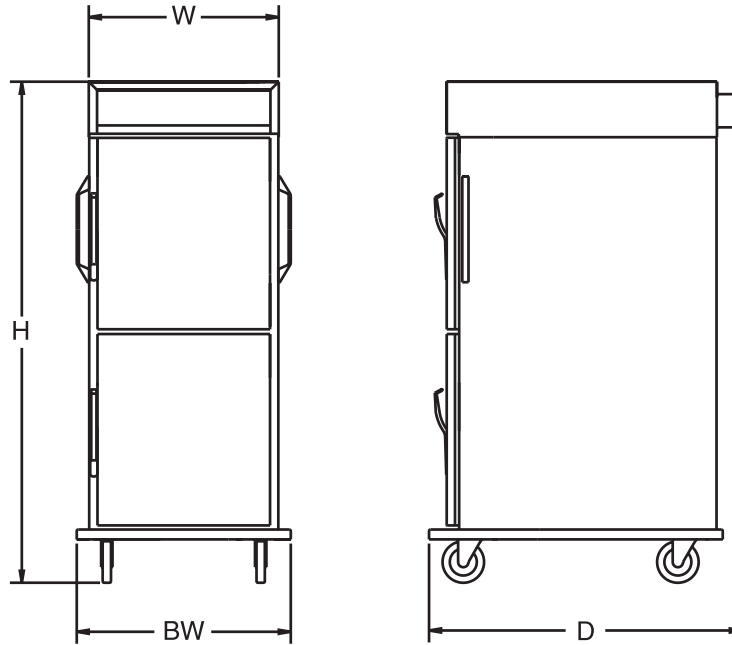

Construction Features

- Self-contained power module for ease of service
- Removable twist lock cord set
- Fully insulated construction
- Type 304 welded stainless steel body
- 12 gauge internal frame for strength
- Field reversible dutch doors
- Latch is magnetic/mechanical style
- Long lasting, high temperature silicone door gasket
- Four heavy duty, 5” swivel casters, two with brakes
- Lift out oven interior for easy cleaning
- Radiant heat source in side walls for superior holding and serviceability
- Push/pull handles

Model Number	Pan Capacity Per Holding Cabinet Pan Spacing Per Holding Cabinet C4R 3 1/4" Fixed C4USR 1 1/2" Adjustable						Height (H)	Depth (D)	Width (W)	Base Width (BW)	Shipping Wt. (lbs)	Volts	Total Watts Per Holding Compartment	Total Amps Per Holding Compartment	Hertz/Phase	Power Cord Plug (NEMA)
	18x26x1 Sheet		12x20x2 1/2 Pan		13x26x2 5/8 Basket											
	STD *	MAX	STD *	MAX	STD	MAX										
RHHR-2000-C4R	17	17					74 3/4	37 1/2	22 3/4	25 3/4	394	120	2000	16.6	50/60 1Ø	5-20P Ⓢ
RHHR-2000-C4USR	12	34+	24	36+					26	29						

* RHHR-C4R body furnished with fixed pan slides to hold (17) 18x26 pans max.

* RHHR-C4USR body furnished with 12 sets of adjustable universal pan slides, optional up to 34 sets.